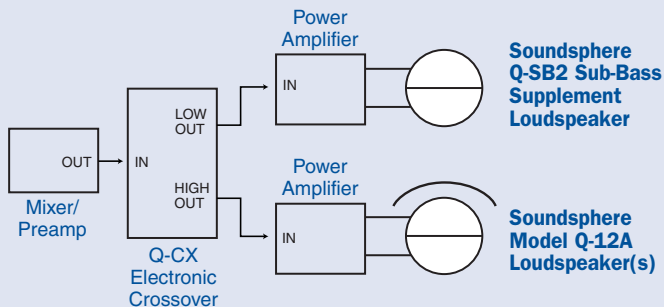

Q-CX Electronic Crossover

The Model Q-CX is a compact electronic crossover designed to produce proper performance of the Model Q-SB2 in a system with Model Q-12A loudspeakers.

Model Q-CX Electronic Crossover Typical Application